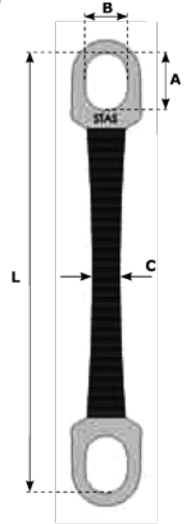

422 - Düz Mapalı - Dar Bant

Art. No.	Kapasite (kg)	Ölçüler (mm)				Ağırlık (kg)	Ağırlık/m (kg)
		A	B	C	L		
1502 00 30	3000	105	70	45	2	19,0	4,6
1502 00 40	4000	120	80	55	3	23,0	6,0
1502 00 50	5000	120	80	70	3	27,0	7,4
1502 00 75	7500	150	100	105	3	43,0	11,0
1502 01 00	10000	180	120	140	4	70,0	14,0
1502 01 25	12500	200	135	175	4	89,0	15,0
1502 01 50	15000	225	150	210	4	108,0	18,0